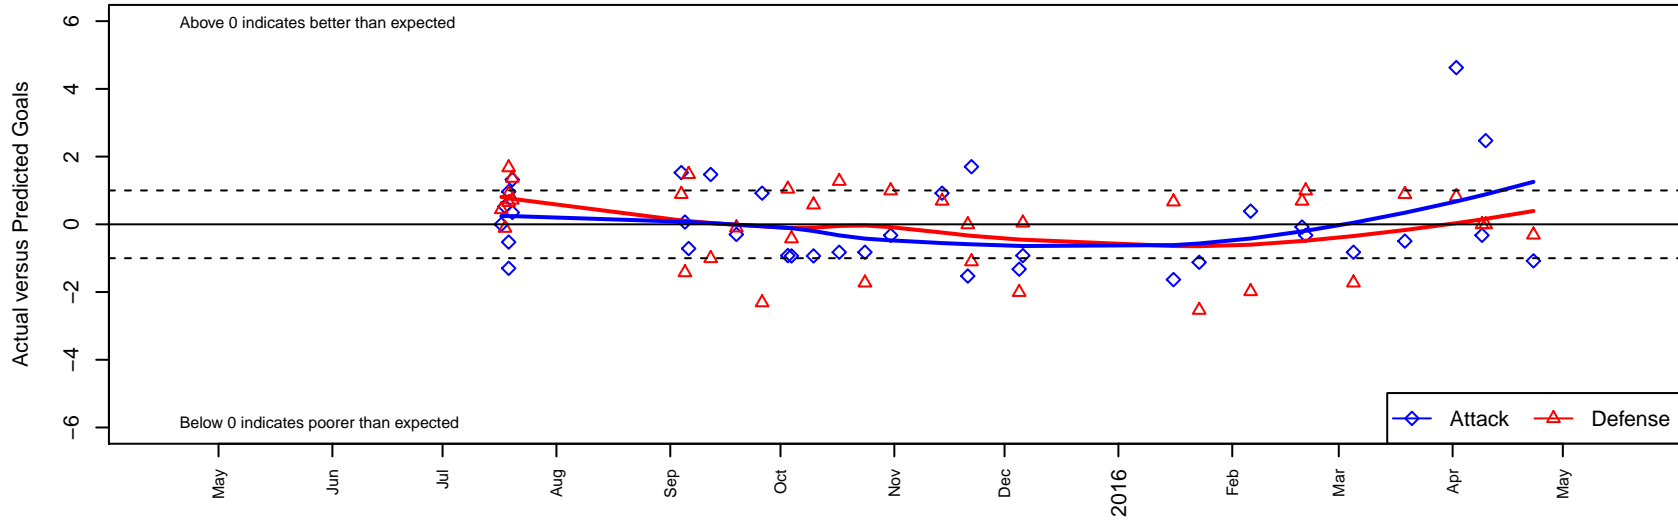

FC Alliance A G03

FC Alliance
 Woodinville, WA
 G03 total strength=849
 attack=1.43 defense=0.99
 fall league = RCL G03 Div 2
 spr league = Win RCL G03 Div 2

alt names used:
 FC Alliance G03 A
 FCA GU03 A (WA)
 FC Alliance GU03
 FC Alliance G03 A
 FC Alliance G03 A

Venues played:
 2015 Nike Crossfire Challenge Gold Group U12
 2015 Labor Day Cup GU12 Gold
 2015 RCL G03 Div 2
 2015 Win RCL G03 Div 2
 2015 WYS Presidents Cup G03 Division 1

FC Alliance A G03
 Dots are actual minus expected GF (blue circles) and GA (red triangles).
 Blue line is smoothed change in attack strength. Red is smoothed change in defense strength.

**attack and defense variance (black dot)
relative to other teams
and top 10 in region**

**attack and defense rating
relative to others at age
and all opponents in last 13 months**

Performance relative to 13 month average