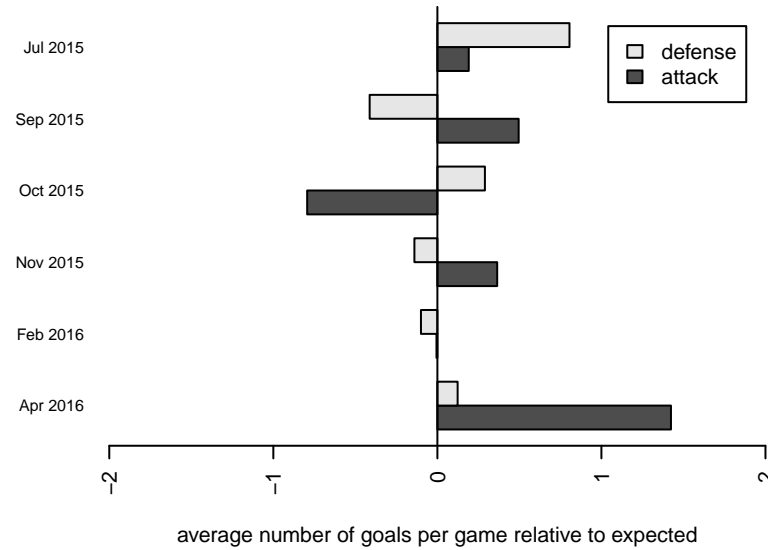

Performance relative to 13 month average