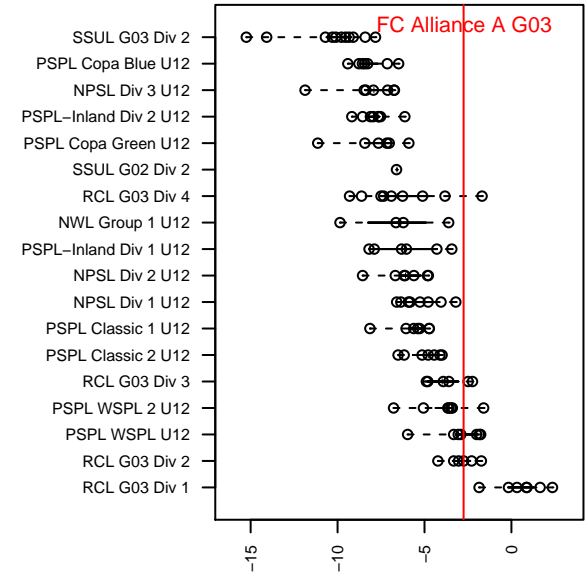

FC Alliance A G03

FC Alliance
 Woodinville, WA
 G03 total strength=849
 attack=1.43 defense=0.99
 fall league = RCL G03 Div 2
 spr league = Win RCL G03 Div 2

alt names used:
 FC Alliance G03 A
 FCA GU03 A (WA)
 FC Alliance GU03
 FC Alliance G03 A
 FC Alliance G03 A

Venues played:
 2015 Nike Crossfire Challenge Gold Group U12
 2015 Labor Day Cup GU12 Gold
 2015 RCL G03 Div 2
 2015 Win RCL G03 Div 2
 2015 WYS Presidents Cup G03 Division 1

FC Alliance A G03
 Dots are actual minus expected GF (blue circles) and GA (red triangles).
 Blue line is smoothed change in attack strength. Red is smoothed change in defense strength.

**attack and defense variance (black dot)
relative to other teams
and top 10 in region**

**attack and defense rating
relative to others at age
and all opponents in last 13 months**

Performance relative to 13 month average