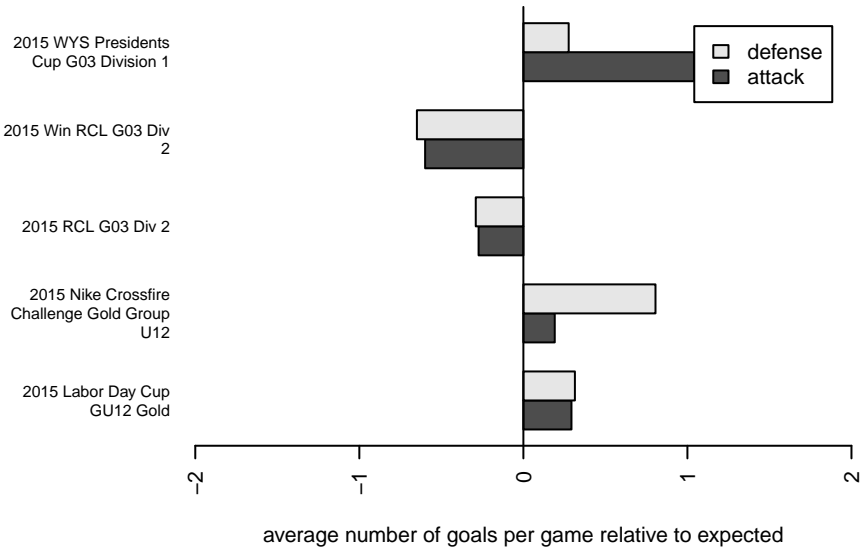

Venues played:
 2015 Nike Crossfire Challenge Gold Group U12
 2015 Labor Day Cup GU12 Gold
 2015 RCL G03 Div 2
 2015 Win RCL G03 Div 2
 2015 WYS Presidents Cup G03 Division 1

FC Alliance A G03
 Dots are actual minus expected GF (blue circles) and GA (red triangles).
 Blue line is smoothed change in attack strength. Red is smoothed change in defense strength.

**attack and defense variance (black dot)
relative to other teams
and top 10 in region**

**attack and defense rating
relative to others at age
and all opponents in last 13 months**

Performance relative to 13 month average